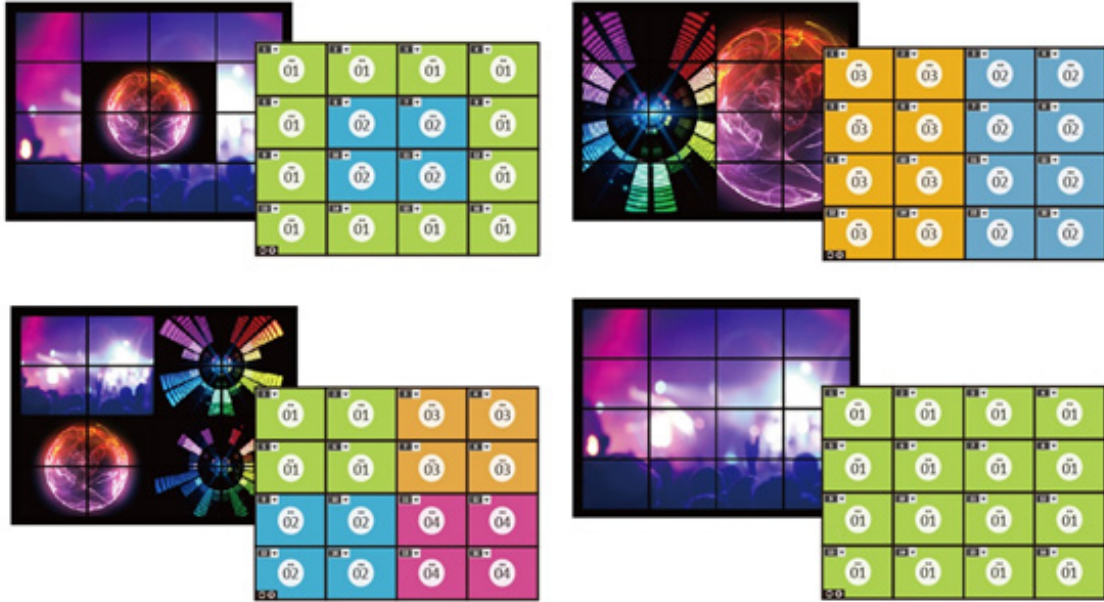

reddot award 2015
winner interface design

Designed with the end-user in mind, ATEN's VM Seamless Switch™ series combines matrix, video wall and seamless switch functions in one box. With its simple and easy to use interface design, the series won the 2015 Red Dot Interface Design Award. These hybrid devices provide the flexibility for various pro A/V applications such as retail, hospitality, command center, medical, corporate and military. To support a wide range of installations, ATEN offers from 4x4 to 16x16 different models that support HDMI, HDBaseT, DVI, VGA, and SDI connections. ATEN's Seamless Switch™ series delivers quick and precise video streaming without delays, reducing the complexity associated with video wall configurations, digital signage setup and their control.

Video wall design made easy

Effortlessly overcome framing issues

With ATEN's VM Seamless Switch Series you can easily align videos across multiple monitors.

Easily select the source

The VM Seamless Switch Series allows you to quickly select your input from multiple sources.

What you see is what you get!

The interface of the VM Seamless Switch Series mirrors the look and feel of the video wall. So, what you see is what you get!

Learn more

See the complete list of Red Dot award winning VM Seamless Switch products below:

VM1600
16x16 Modular Matrix Switch

[Learn More](#)

VM3909H
9 x 9 HDMI HDBaseT-Lite Matrix Switch

[Learn More](#)

VM5808H
8 x 8 HDMI Matrix Switch with Scaler

[Learn More](#)

VM6404H
4x4 4K HDMI Matrix Switch with Scaler