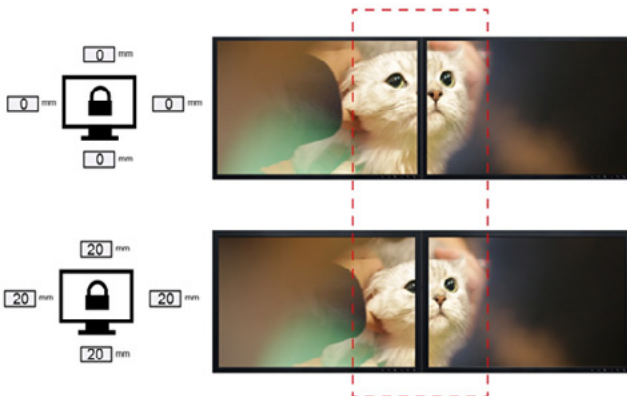

ATEN Video Matrix Seamless Switches

Cost-effective expansion with outstanding multimedia support

16x16 Modular Digital Matrix Switch VM1600

4x4 4K HDMI Matrix Switch VM6404H

Red Dot Design Award Winner - The ATEN VM Seamless Switch Series wins Red Dot Interface Design Award

reddot award 2015
winner interface design

Designed with the end-user in mind, ATEN's VM Seamless Switch™ series combines matrix, video wall and seamless switch functions in one box. With its simple and easy to use interface design, the series won the 2015 Red Dot Interface Design Award. These hybrid devices provide the flexibility for various pro A/V applications such as retail, hospitality, command center, medical, corporate and military. To support a wide range of installations, ATEN offers from 4x4 to 16x16 different models that support HDMI, HDBaseT, DVI, VGA, and SDI connections. ATEN's Seamless Switch™ series delivers quick and precise video streaming without delays, reducing the complexity associated with video wall configurations, digital signage setup and their control.

Video wall design made easy

Effortlessly overcome framing issues

With ATEN's VM Seamless Switch Series you can easily align videos across multiple monitors.

Easily select the source

The VM Seamless Switch Series allows you to quickly select your input from multiple sources.

What you see is what you get!

The interface of the VM Seamless Switch Series mirrors the look and feel of the video wall. So, what you see is what you get!

Learn more

See the complete list of Red Dot award winning VM Seamless Switch products below: